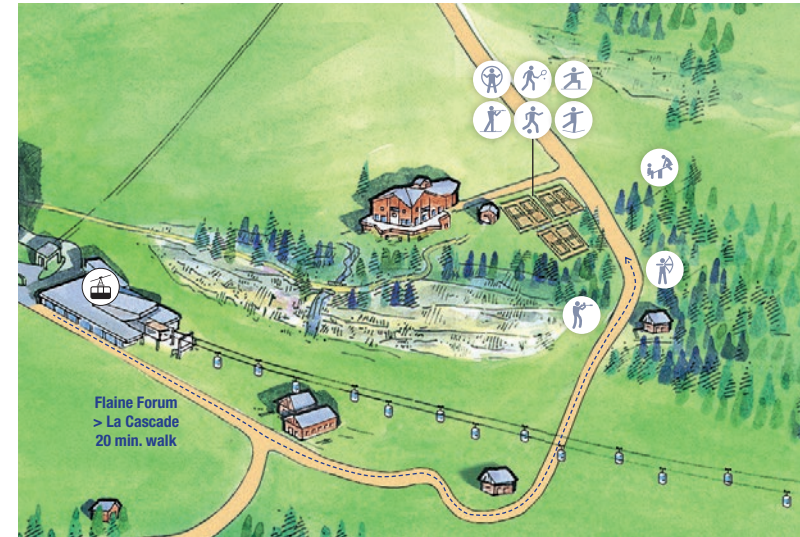

- E3 ATM
- E3 Post Office
- E3 Activities desk
- E3 Medical center
- D3 Syndicat Intercommunal de Flaine
- E3 Fire hall

- D2 Auditorium
- F3 Bissac activities area

ACTIVITIES AND LEISURES

- Golf course
- Yoga Relaxation Course
- Kids quad
- Have a ball

Flaine Tourist Office

Tel. +33 (0)4 50 90 80 01
flaine.com

+flaine 10241559 @flainema - V. Thibaut

Illustration sans échelle
2024

Flaine map – Activities and leisures

FLAINE FORÊT & BISSAC AREA

LA CASCADE AREA

FLAINE FORUM AREA

SERVICES

- | | | |
|-----------------------------|------------------|--------------------|
| Tourist Office | Beach volleyball | Minigolf |
| Grandes Platières cable car | Big Air Bag | Mountain Kart |
| Cinema | Bumperball | Outdoor laser game |
| Kiosk | Laser rifle | Slip 'n Slide |
| Art center - Library | Bouncy castles | Pumptrack |
| Activities desk | City park | Bowls |
| Maison de la Montagne | City stade | Have a ball |
| | Yoga courses | Slackline |
| | Elasto Bungee | Tennis |

ACTIVITIES AND LEISURES

- | | | |
|--------------------------|---------------|--------------|
| Accro-fun | Escape box | Table tennis |
| Accro-roc | Aquatic area | Archery |
| Treetop adventure trails | Gravity Zero | Trampolines |
| Children's playground | Water games | Zen area |
| Kapla area | Giant games | |
| | Pedal go-kart | |
| | Mini-foot | |