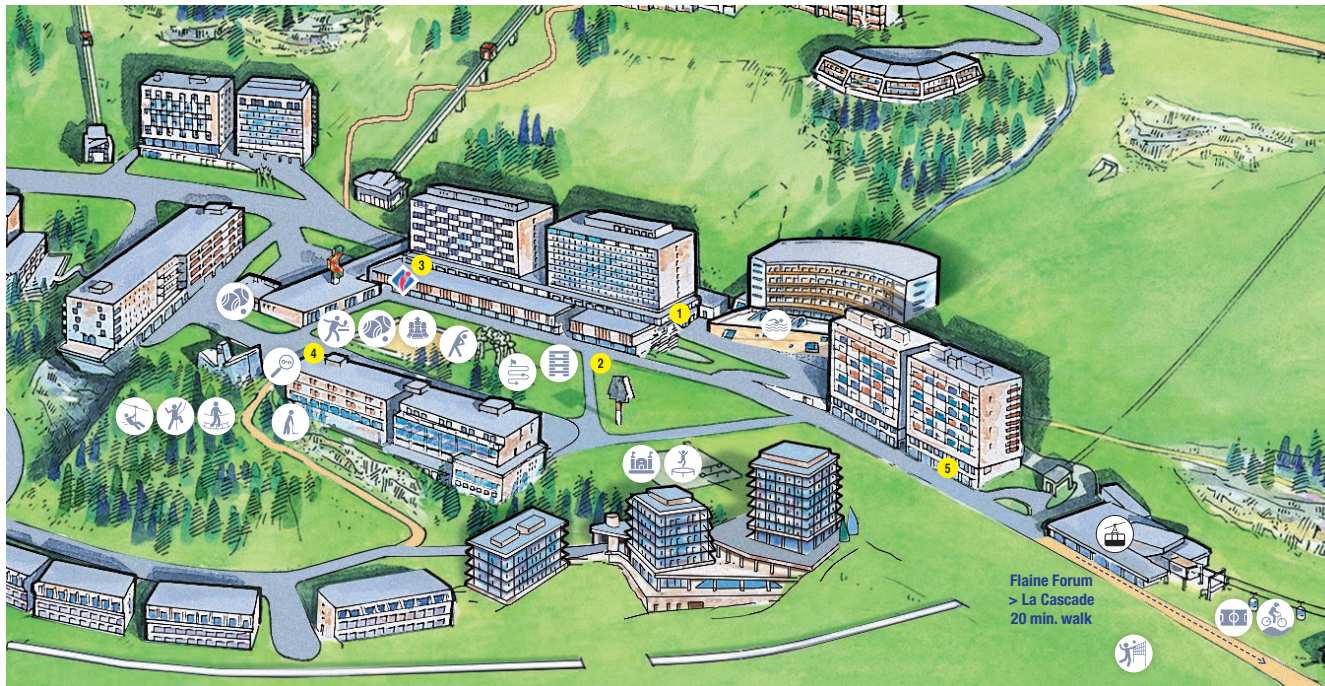

- E3 ATM
- E3 Post Office
- E3 Activities desk
- E3 Medical center
- D3 Syndicat Intercommunal de Flaine
- E3 Fire hall

- D2 Auditorium
- F3 Bissac activities area

ACTIVITIES AND LEISURES

- Golf course
- Yoga Relaxation Course
- Kids quad
- Have a ball

FLAINE FORUM AREA

SERVICES

- | | | |
|-----------------------------|------------------|--------------------|
| Tourist Office | Beach volleyball | Minigolf |
| Grandes Platières cable car | Big Air Bag | Mountain Kart |
| Cinema | Bumperball | Outdoor laser game |
| Kiosk | Laser rifle | Slip 'n Slide |
| Art center - Library | Bouncy castles | Pumptrack |
| Activities desk | City park | Bowls |
| Maison de la Montagne | City stade | Have a ball |
| | Yoga courses | Slackline |
| | Elasto Bungee | Tennis |

ACTIVITIES AND LEISURES

- | | | |
|--------------------------|---------------|--------------|
| Accro-fun | Escape box | Table tennis |
| Accro-roc | Aquatic area | Archery |
| Treetop adventure trails | Gravity Zero | Trampolines |
| Children's playground | Water games | Zen area |
| Kapla area | Giant games | |
| | Pedal go-kart | |
| | Mini-foot | |